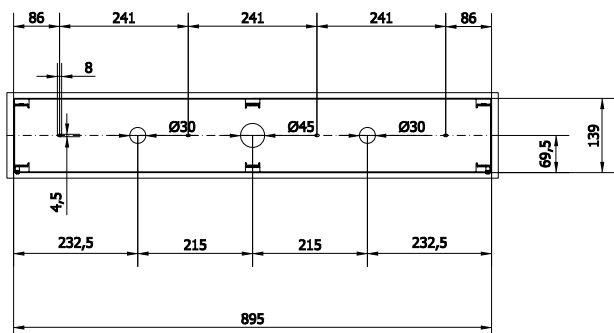

Materials: Metallo / Metal

Information: Round plate with max 8 fittings

Lighting Control: dimmable 0-10V

BB01-L-92-08

PIASTRA ESTERNA / EXTERNAL PLATE

PIASTRA INTERNA / INTERNAL PLATE

Finiture / Finishes

Bianco
White