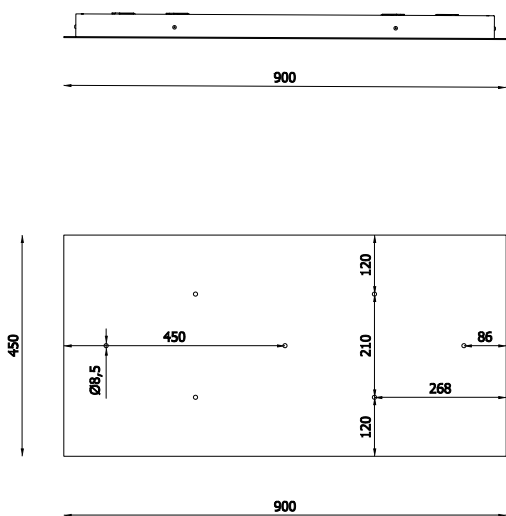

B-Piastre / Plates (Hail, Storm, Wonder)

TECHNICAL SHEET

BB01-R-90-07 WHITE

Mounting: a soffitto / ceiling

Environment: Indoor - IP20

Materials: Metallo / Metal

Information: Round plate with max 7 fittings

Lighting Control: dimmable 0-10V

BB01-R-90-07