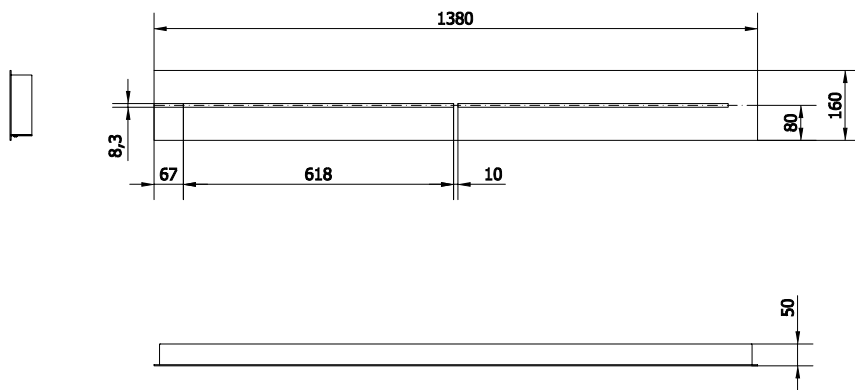

B-Piastre / Plates (Hail, Storm, Wonder)

TECHNICAL SHEET

BB01-L-138-08 WHITE

Mounting: a soffitto / ceiling

Environment: Indoor - IP20

Materials: Metallo / Metal

Information: Round plate with max 8 fittings

Lighting Control: dimmable 0-10V

BB01-L-138-08

PIASTRA ESTERNA / EXTERNAL PLATE