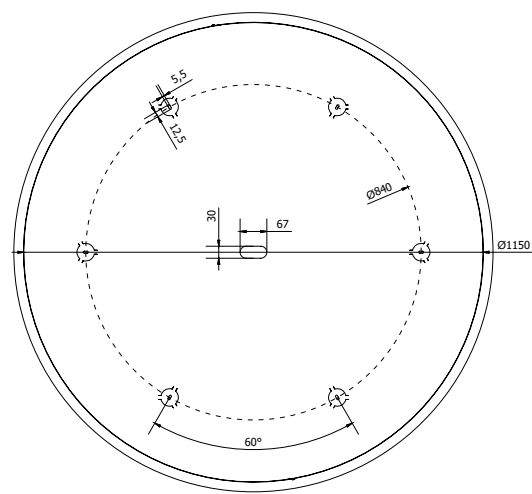

BB01-T-120-41 WHITE

Mounting: a soffitto / ceiling

Environment: Indoor - IP20

Materials: Metallo / Metal

Information: Round plate with max 41 fittings

Lighting Control: dimmable 0-10V

BB01-T-120-41

PIASTRA ESTERNA / EXTERNAL PLATE