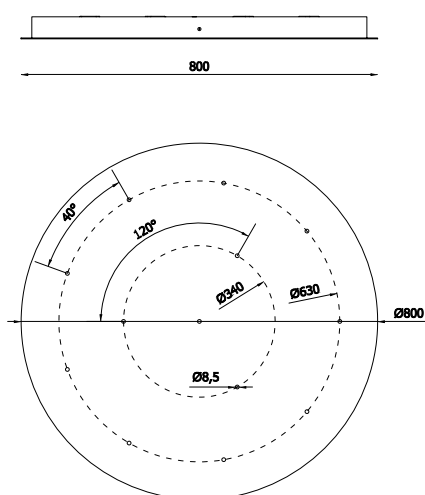

B-Piastre / Plates (Hail, Storm, Wonder)

TECHNICAL SHEET

BB01-T-80-13 WHITE

Mounting: a soffitto / ceiling

Environment: Indoor - IP20

Materials: Metallo / Metal

Information: Round plate with max 13 fittings

Lighting Control: dimmable 0-10V

BB01-T-80-13