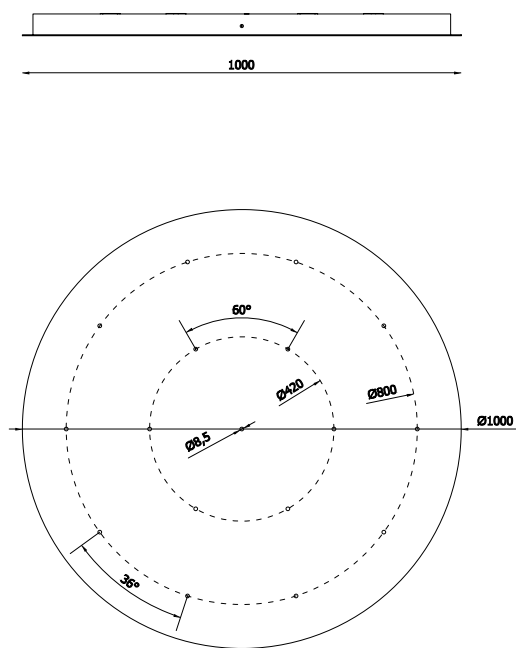

B/Piastre / Plates (Hail, Storm, Wonder)

TECHNICAL SHEET

BB01-T-100-17 WHITE

Mounting: a soffitto / ceiling

Environment: Indoor - IP20

Materials: Metallo / Metal

Information: Round plate with max 17 fittings

Lighting Control: dimmable 0-10V

BB01-T-100-17