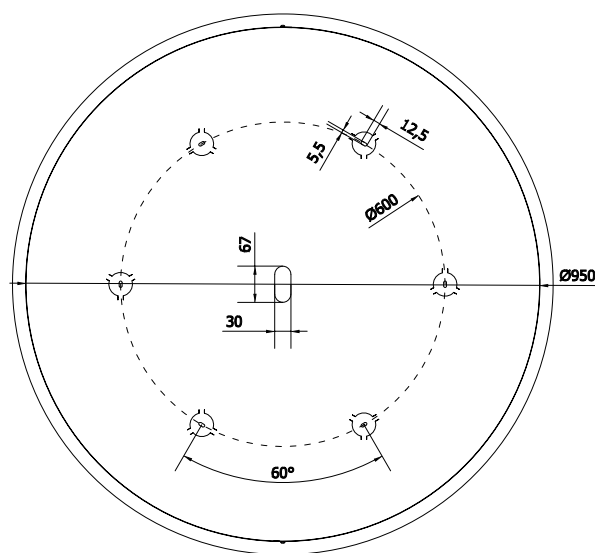

PIASTRA INTERNA / INTERNAL PLATE