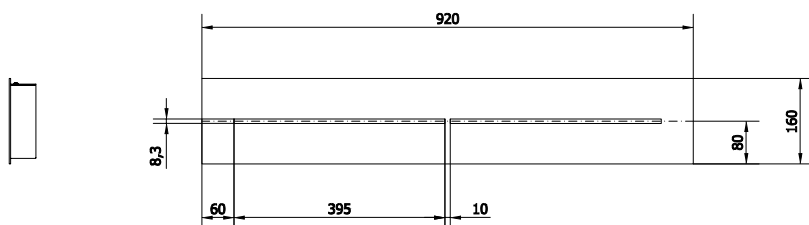

B-Piastre / Plates (Hail, Storm, Wonder)

TECHNICAL SHEET

BB01-L-92-08 WHITE

Mounting: a soffitto / ceiling

Environment: Indoor - IP20

Materials: Metallo / Metal

Information: Round plate with max 8 fittings

Lighting Control: dimmable 0-10V

BB01-L-92-08

PIASTRA ESTERNA / EXTERNAL PLATE