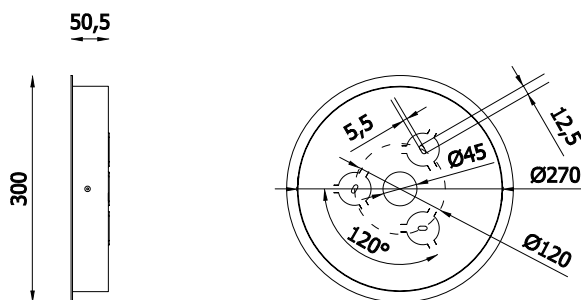

PIASTRA INTERNA / INTERNAL PLATE