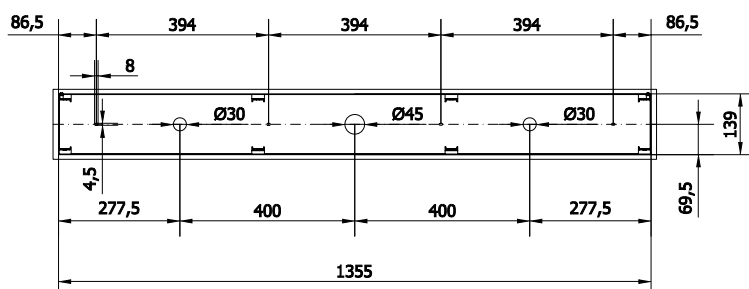

PIASTRA INTERNA / INTERNAL PLATE