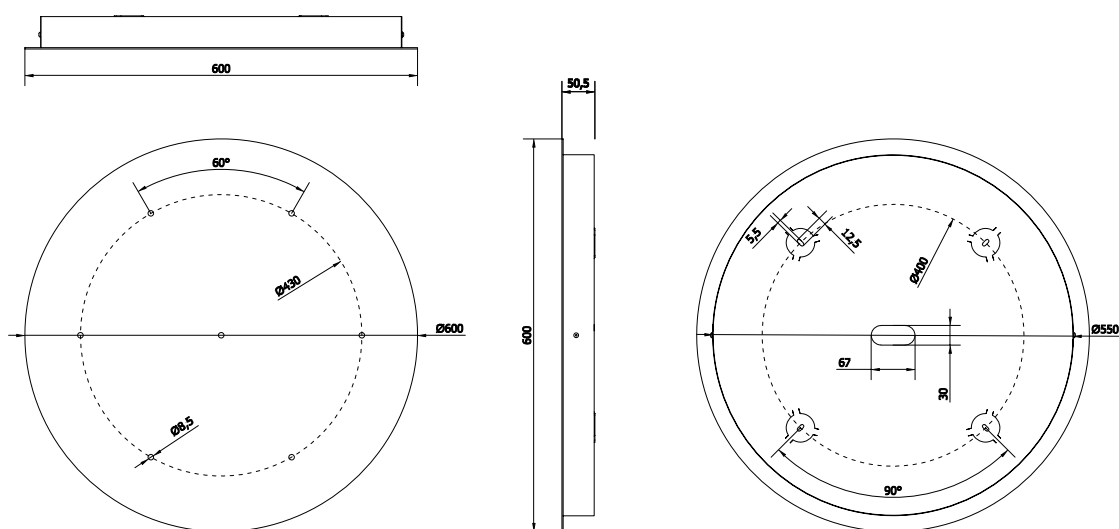

B-Piastre / Plates (Hail, Storm, Wonder)

TECHNICAL SHEET

BB01-T-60-07 WHITE

Mounting: a soffitto / ceiling

Environment: Indoor - IP20

Materials: Metallo / Metal

Information: Round plate with max 7 fittings

Lighting Control: dimmable 0-10V

BB01-T-60-07

PIASTRA INTERNA / INTERNAL PLATE