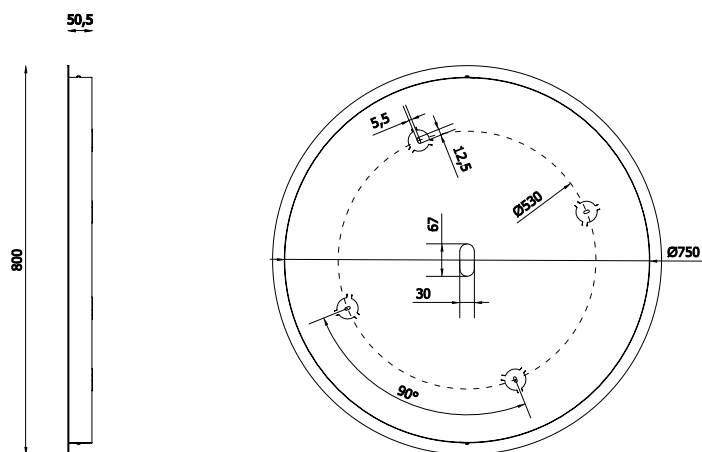

Mounting: a soffitto / ceiling

Environment: Indoor - IP20

Materials: Metallo / Metal

Information: Round plate with max 9 fittings

Lighting Control: dimmable 0-10V

BB01-T-80-09

PIASTRA ESTERNA / EXTERNAL PLATE