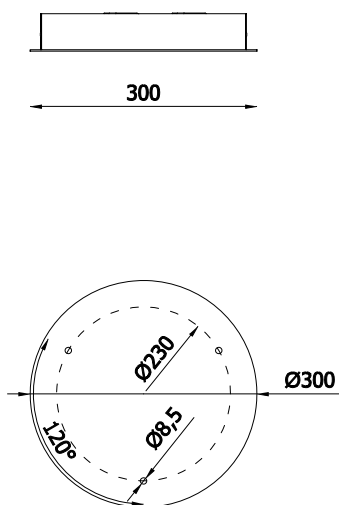

B-Piastre / Plates (Hail, Storm, Wonder)

TECHNICAL SHEET

BB01-T-30-03 WHITE

Mounting: a soffitto / ceiling

Environment: Indoor - IP20

Materials: Metallo / Metal

Information: Round plate with max 3 fittings

Lighting Control: dimmable 0-10V

BB01-L-30-03