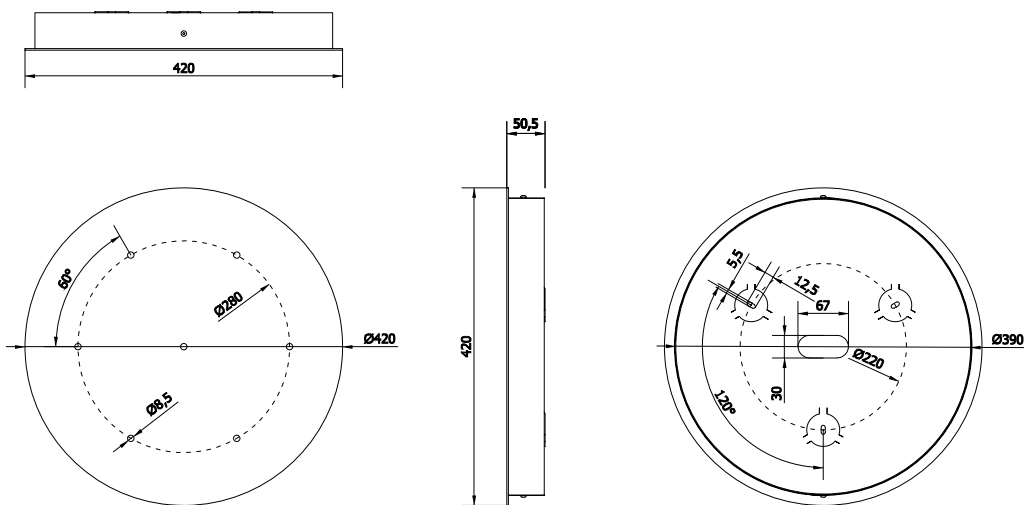

B-Piastre / Plates (Hail, Storm, Wonder)

TECHNICAL SHEET

BB01-T-42-07 WHITE

Mounting: a soffitto / ceiling

Environment: Indoor - IP20

Materials: Metallo / Metal

Information: Round plate with max 7 fittings

Lighting Control: dimmable 0-10V

BB01-T-42-07

PIASTRA INTERNA / INTERNAL PLATE