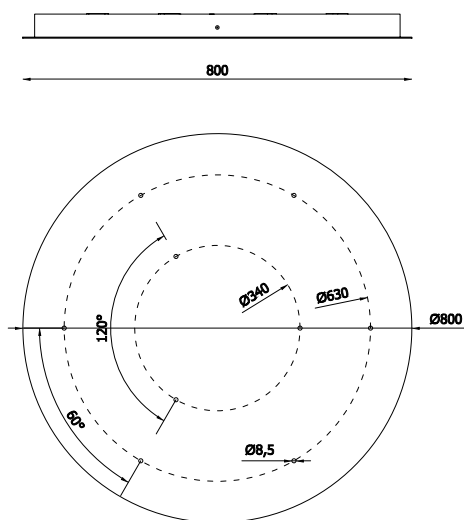

Mounting: a soffitto / ceiling

Environment: Indoor - IP20

Materials: Metallo / Metal

Information: Round plate with max 9 fittings

Lighting Control: dimmable 0-10V

BB01-T-80-09

PIASTRA ESTERNA / EXTERNAL PLATE