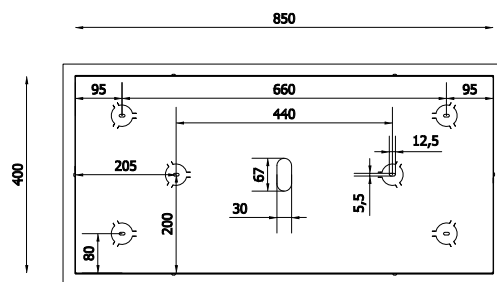

PIASTRA INTERNA / INTERNAL PLATE

Finiture / Finishes

Bianco
White

B-Piastre / Plates (Hail, Storm, Wonder)

CODICI / CODES	MISURA / SIZE	STRUTTURA / STRUCTURE	DIFFUSORE / SHADE	DETTAGLI / DETAILS
BB01-T-80-13-DXLE	Plate type B	bianco opaco / matt white	dimmbable 0-10V	ø 80 13 fittings
BB01-T-80-09-DXLE	Plate type B	bianco opaco / matt white	dimmbable 0-10V	ø 80 9 fittings
BB01-T-60-07-DXLE	Plate type B	bianco opaco / matt white	dimmbable 0-10V	ø 60 7 fittings
BB01-T-42-07-DXLE	Plate type B	bianco opaco / matt white	dimmbable 0-10V	ø 42 7 fittings
BB01-T-42-05-DXLE	Plate type B	bianco opaco / matt white	dimmbable 0-10V	ø 42 5 fittings
BB01-T-30-03-DXLE	Plate type B	bianco opaco / matt white	dimmbable 0-10V	ø 30 3 fittings
BB01-T-120-41-DXLE	Plate type B	bianco opaco / matt white	dimmbable 0-10V	ø 120 41 fittings
BB01-T-100-17-DXLE	Plate type B	bianco opaco / matt white	dimmbable 0-10V	ø 100 17 fittings
BB01-R-90-07-DXLE	Plate type B	bianco opaco / matt white	dimmbable 0-10V	L 90 7 fittings
BB01-L-92-08-DXLE	Plate type B	bianco opaco / matt white	dimmbable 0-10V	L 92 8 fittings
BB01-L-138-08-DXLE	Plate type B	bianco opaco / matt white	dimmbable 0-10V	L 138 8 fittings