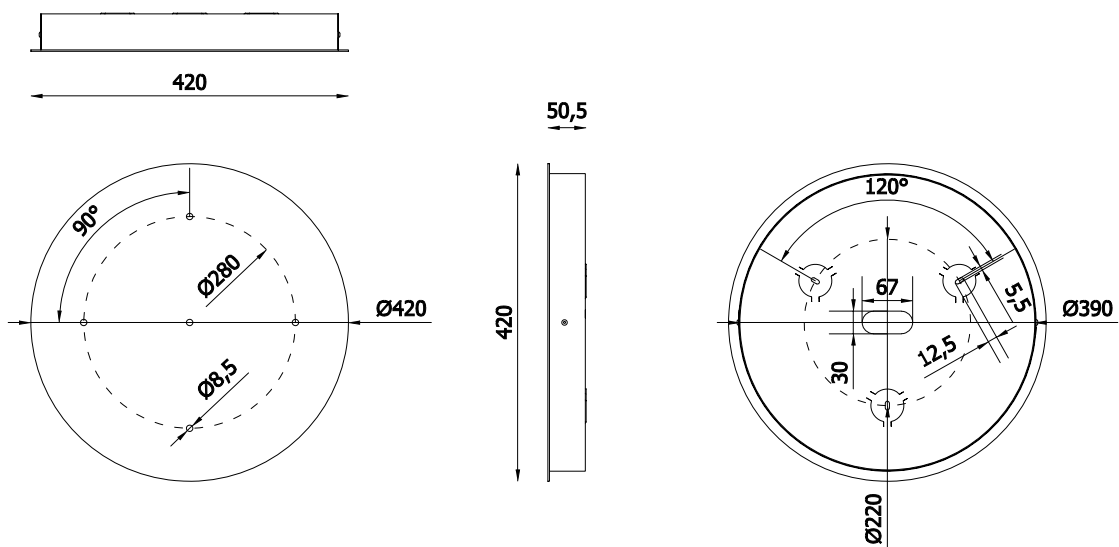

Mounting: a soffitto / ceiling

Environment: Indoor - IP20

Materials: Metallo / Metal

Information: Round plate with max 5 fittings

Lighting Control: dimmable 0-10V

BB01-T-42-05

PIASTRA ESTERNA / EXTERNAL PLATE