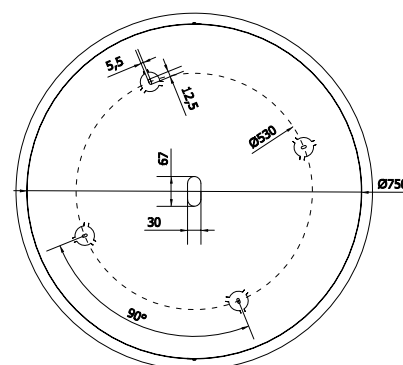

Materials: Metallo / Metal

Information: Round plate with max 13 fittings

Lighting Control: dimmable 0-10V

BB01-T-80-13

PIASTRA ESTERNA / EXTERNAL PLATE

PIASTRA INTERNA / INTERNAL PLATE

Finiture / Finishes

Bianco
White