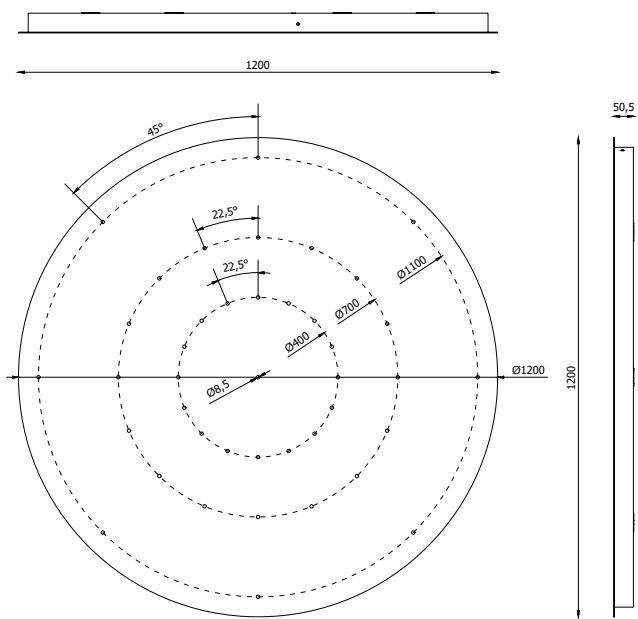

BB01-T-120-41 WHITE

Mounting: a soffitto / ceiling

Environment: Indoor - IP20

Materials: Metallo / Metal

Information: Round plate with max 41 fittings

Lighting Control: dimmable 0-10V

BB01-T-120-41

PIASTRA ESTERNA / EXTERNAL PLATE